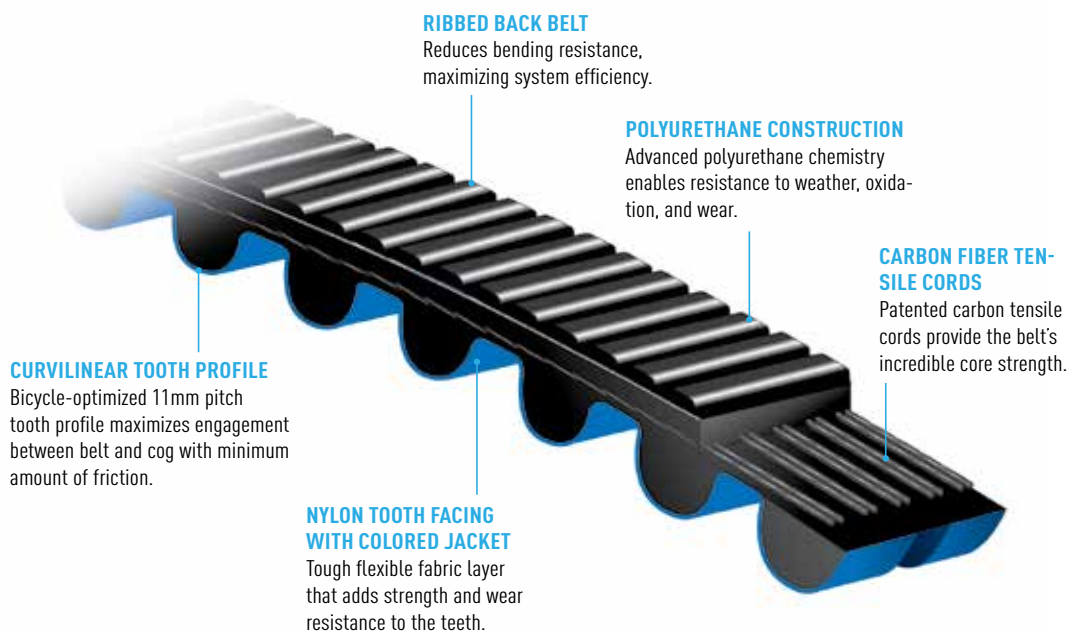

CLEAN, SMOOTH, SIMPLE

No lube required = no grease stains. Sheds dirt and grime, and cleaning with water is easy. Just get on it and ride. No chain = no chain clatter. It's spooky quiet. A Gates Carbon Drive System weighs less than a chain. Lighter weight means higher performance. The instant engagement and smooth feel is unlike anything you've experienced before. You've got to ride it to believe it.

CDC MUDPORT BELT [10 mm width]

Teeth	Length	Description (specify BLUE or BLACK)
108	1188 mm	11M-108T-10
111	1221 mm	11M-111T-10
113	1243 mm	11M-113T-10
115	1265 mm	11M-115T-10
118	1298 mm	11M-118T-10
120	1320 mm	11M-120T-10
122	1342 mm	11M-122T-10
125	1375 mm	11M-125T-10